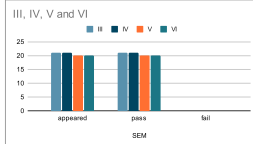

TTWRDC GIRLS ASIFABAD ECONOMICS SEM WISE RESULT ANALYSIS 2021-22

year	sem	appeared	pass	FAIL
2021-22	V	19	19	0
2021-22	VI	19	19	0

TTWRDC GIRLS ASIFABAD ECONOMICS SEM WISE RESULT ANALYSIS 2021-22

YEAR	SEM	appeared	pass	fail
2021-22	III	21	21	0
2021-22	IV	21	21	0
2022-23	V	20	20	0
2022-23	VI	20	20	0

TTWRDC GIRLS ASIFABAD ECONOMICS SEM WISE RESULT ANALYSIS 2021-2024

year	sem	appeared	pass	fail
2021-22	I	26	26	0
2021-22	II	26	26	0
2022-23	III	26	25	1
2022-23	IV	26	26	0

TTWRDC GIRLS ASIFABAD ECONOMICS SEM WISE RESULT ANALYSIS 2020-23