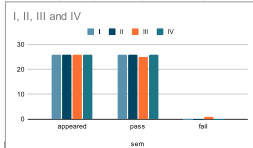

TTWRDC GIRLS ASIFABAD ECONOMICS SEM WISE RESULT ANALYSIS 2021-22

year	sem	appeared	pass	FAIL
2021-22	V	19	19	0
2021-22	VI	19	19	0

TTWRDC GIRLS ASIFABAD ECONOMICS SEM WISE RESULT ANALYSIS 2021-22

YEAR	SEM	appeared	pass	fail
2021-22	III	21	21	0
2021-22	IV	21	21	0
2022-23	V	20	20	0
2022-23	VI	20	20	0

TTWRDC GIRLS ASIFABAD ECONOMICS SEM WISE RESULT ANALYSIS 2021-2024

year	sem	appeared	pass	fail
2021-22	I	26	26	0
2021-22	II	26	26	0
2022-23	III	26	25	1
2022-23	IV	26	26	0

TTWRDC GIRLS ASIFABAD ECONOMICS SEM WISE RESULT ANALYSIS 2020-23