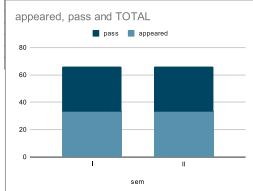

TTWRDC GIRLS ASIFABAD ECONOMICS SEM WISE RESULT ANALYSIS 2021-2024

year	sem	appeared	pass	fail
2021-22	I	26	26	0
2021-22	II	26	26	0
2022-23	III	26	25	1
2022-23	IV	26	26	0

TTWRDC GIRLS ASIFABAD ECONOMICS SEM WISE RESULT ANALYSIS 2020-23

year	sem	appeared	pass	FAIL
2021-22	III	21	21	0
2021-22	IV	21	21	0
2022-23	V	20	20	0
2022-23	VI	20	20	0

TTWRDC GIRLS ASIFABAD ECONOMICS SEM WISE RESULT ANALYSIS 2021-24

year	sem	appeared	pass	fail
2021-22	I	26	26	0
2021-22	II	26	26	0
2022-23	III	26	24	2
2022-23	IV	26	26	0