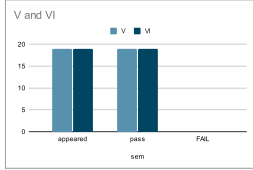

TTWRDC GIRLS ASIFABAD ECONOMICS SEM WISE RESULT ANALYSIS 2021-22

year	sem	appeared	pass	FAIL
2021-22	V	19	19	0
2021-22	VI	19	19	0

TTWRDC GIRLS ASIFABAD ECONOMICS SEM WISE RESULT ANALYSIS 2021-22

YEAR	SEM	appeared	pass	fail
2021-22	III	21	21	0
2021-22	IV	21	21	0
2022-23	V	20	20	0
2022-23	VI	20	20	0

TTWRDC GIRLS ASIFABAD ECONOMICS SEM WISE RESULT ANALYSIS 2021-2024

year	sem	appeared	pass	fail
2021-22	I	26	26	0
2021-22	II	26	26	0
2022-23	III	26	25	1
2022-23	IV	26	26	0

TTWRDC GIRLS ASIFABAD ECONOMICS SEM WISE RESULT ANALYSIS 2020-23