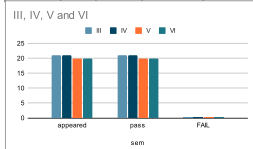

TTWRDC GIRLS ASIFABAD ECONOMICS SEM WISE RESULT ANALYSIS 2020-23

year	sem	appeared	pass	FAIL
2021-22	III	21	21	0
2021-22	IV	21	21	0
2022-23	V	20	20	0
2022-23	VI	20	20	0